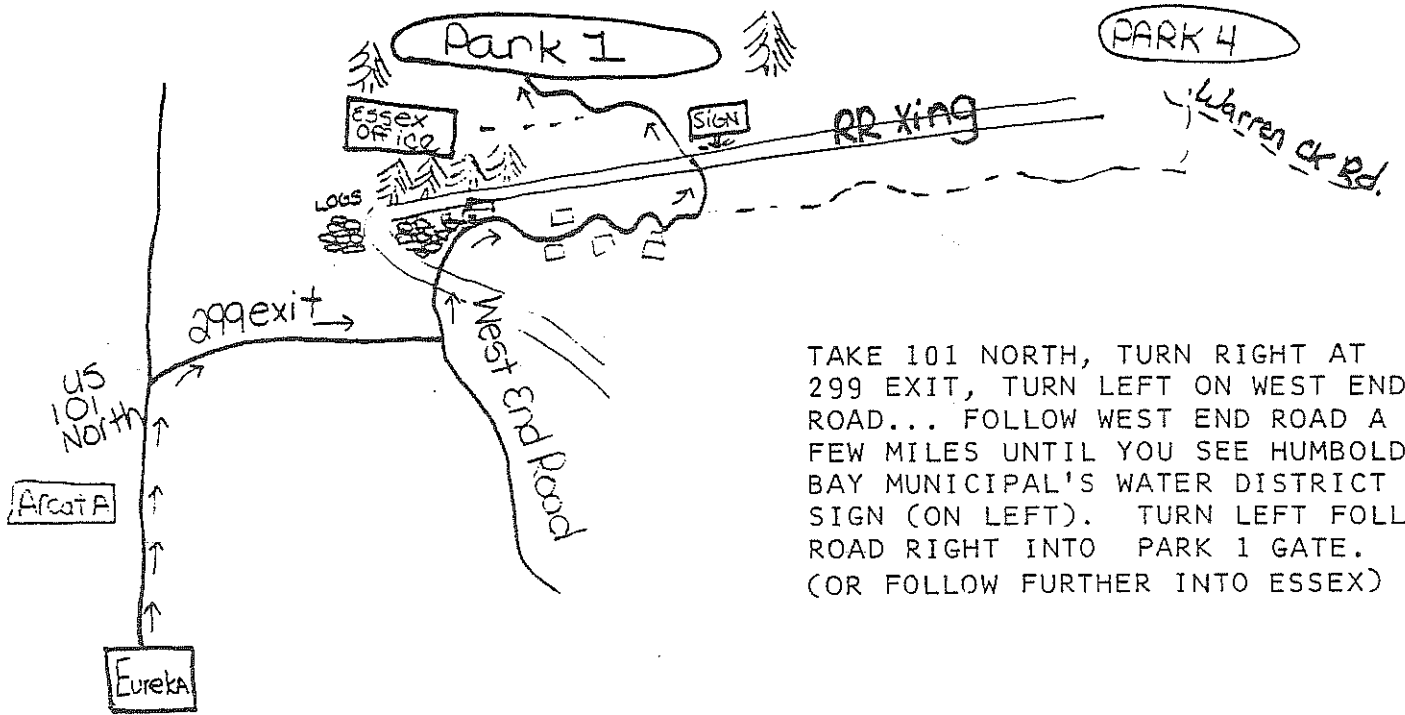

mad River

TAKE 101 NORTH, TURN RIGHT AT 299 EXIT, TURN LEFT ON WEST END ROAD... FOLLOW WEST END ROAD A FEW MILES UNTIL YOU SEE HUMBOLDT BAY MUNICIPAL'S WATER DISTRICT SIGN (ON LEFT). TURN LEFT FOLLOW ROAD RIGHT INTO PARK 1 GATE. (OR FOLLOW FURTHER INTO ESSEX)